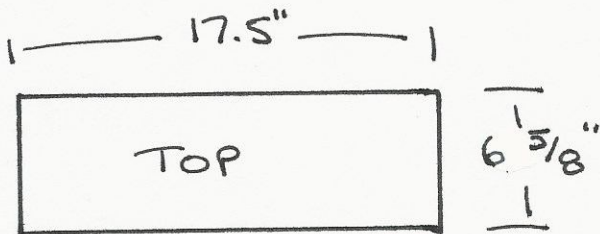

CEDAR TRIMMED MAILBOX

NOT TO SCALE

SIDES - quantity 2

A	3/4"	E	10.25"
B	5"	F	5"
C	7 3/4"	G	7.5"
D	3 3/8"		