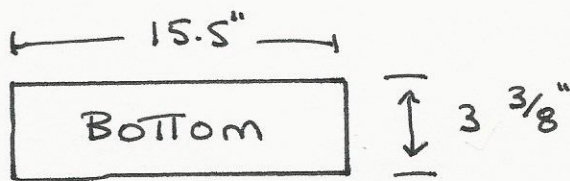

CEDAR TRIMMED MAILBOX

NOT TO SCALE

SIDES - quantity 2

A	3/4"	E	10.25"
B	5"	F	5"
C	7 3/4"	G	7.5"
D	3 3/8"		