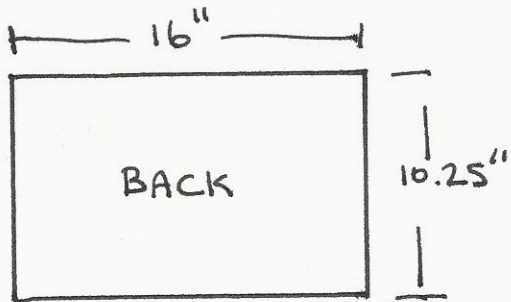

CEDAR TRIMMED MAILBOX

NOT TO SCALE

SIDES - quantity 2

A	3/4"	E	10.25"
B	5"	F	5"
C	7 3/4"	G	7.5"
D	3 3/8"		